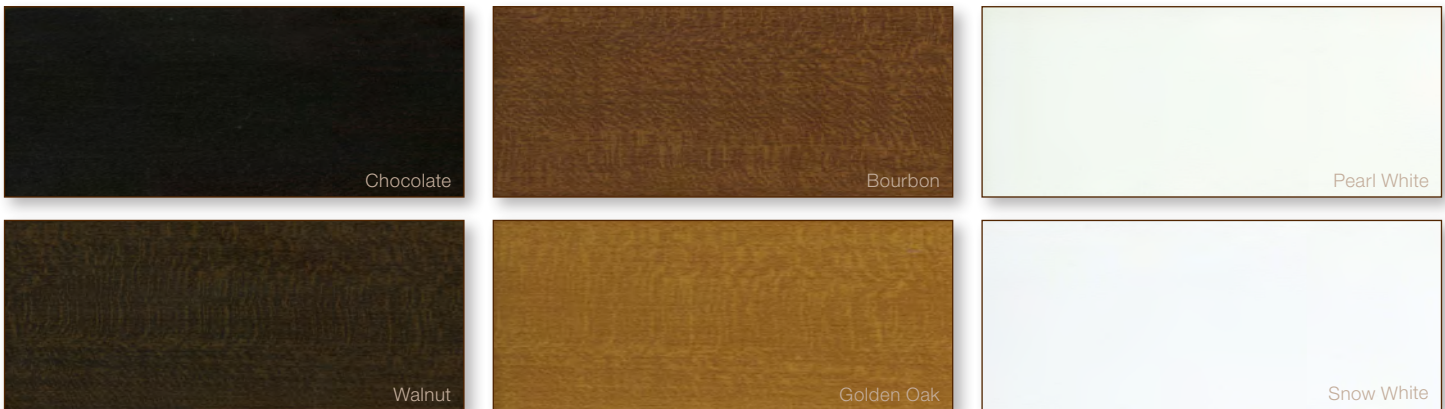

LUXAFLEX® COUNTRY WOODS® *Venetians*

LUXAFLEX® COUNTRY WOODS® *Venetians*

LUXAFLEX® Country Woods® Venetians have a uniform grain appearance with a medium texture. This uniform grain shows it is natural timber while maintaining a consistent colour and pattern across the entire blind.

The 90mm curved valance, reduces light gaps at the top of the blind between the headrail and top slat providing better coverage of hardware. This valance is also used in the wood essence range ensuring a consistent appearance when both products are used in the home. This provides flexibility when you require a matching product in high humidity areas.

The Luxaflex Country Woods Venetians range is available in manual cord or motorised operating systems.

NB: Refer to Swatch for actual colour samples.

Quality

The high quality hardwood used in Luxaflex Country Woods Venetians is made from 'Poplar', a light weight wood which provides great dependability.

Slat Size	Colour
50mm	Golden Oak
50mm	Bourbon
50mm	Chocolate
50mm & 63mm	Snow White
50mm & 63mm	Pearl White
50mm & 63mm	Walnut