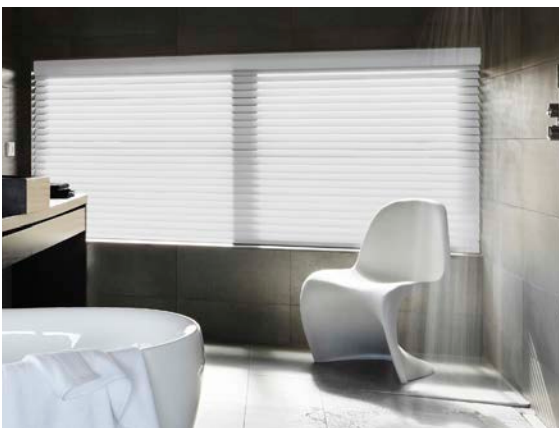

Wood Essence Blinds

LiteRise Size Limitations: 2.9sqm Width 1610mm, 1800mm drop

Say goodbye to messy cords and hello to simplistic child safe blind control!

We understand the importance of safety in the home, especially for those with young children and pets. That's why all Luxaflex Window Fashions are designed with safety in mind.

With the introduction of LiteRise operation to the Luxaflex Timber Venetians Collection, cord free control means you now can also be worry free.

Enjoy the smooth, easy and lift assisted operation of LiteRise by simply raising and lowering your blinds using the bottom rail. This is controlled by advanced motor gears that have been designed for effortless and precise operation specifically for Venetian Blinds, all with very minimal effort.

Slats are opened and closed by using a wand that is attached to a durable wand tilter allowing for smooth rotation and closure of the slats.

The high quality tension and spring system built and hidden in the head rail allows the LiteRise operation to accommodate for both Country Woods® and Wood Essence Blind Collections.